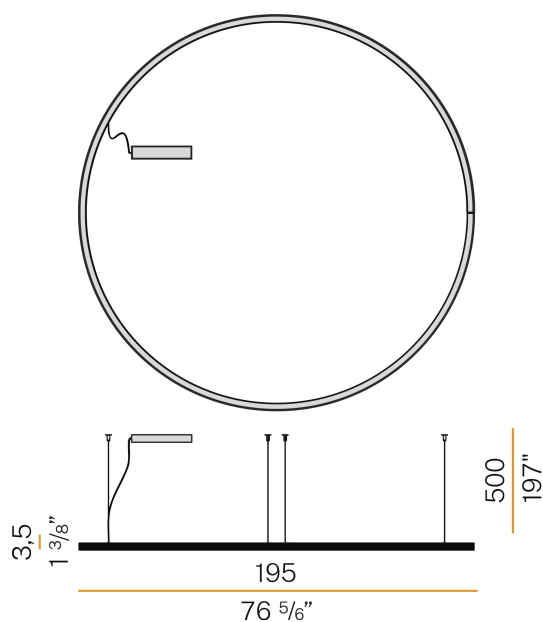

Technical drawing