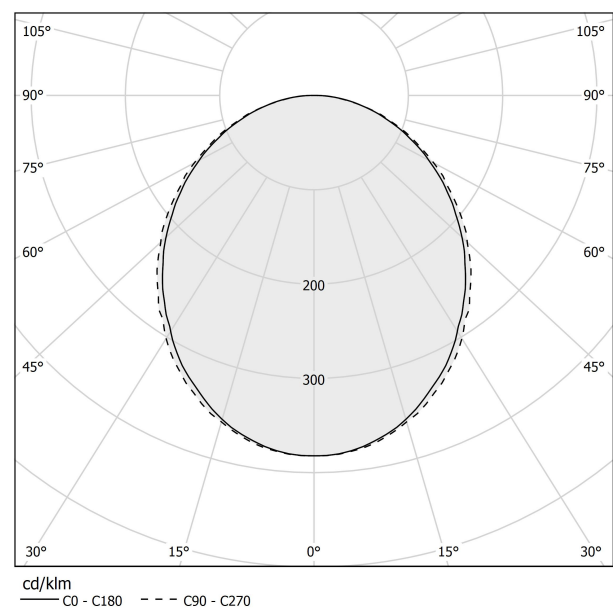

### Data sheet

CODE	L23202.360.0402
SYSTEM POWER CONSUMPTION	109W
EFFICACY	54.4lm/W
LIGHT SOURCE	LED
LIGHT SOURCE LIFETIME	L80 (B20) 80.000h
COLOUR TEMPERATURE	3000K Ra>90
LIGHT DISTRIBUTION	diffused
POWER SUPPLY	220-240V AC
FREQUENCY	50/60Hz
ELECTRICAL CONFIGURATION	dimmable (DALI/Push DIM)
DRIVER	integrated included
NOMINAL LUMINOUS FLUX	13680lm
LUMEN OUTPUT	5931lm
EFFICIENCY	43.4%
WEIGHT	5.78 Kg
PROTECTION DEGREE	IP40
COLOUR TOLLERANCES	SDCM 3
GLOW WIRE TEST PERFORMANCE	850°
PACKING DIMENSIONS	200,0 x 200,0 x 11,0 cm

### Polar diagram